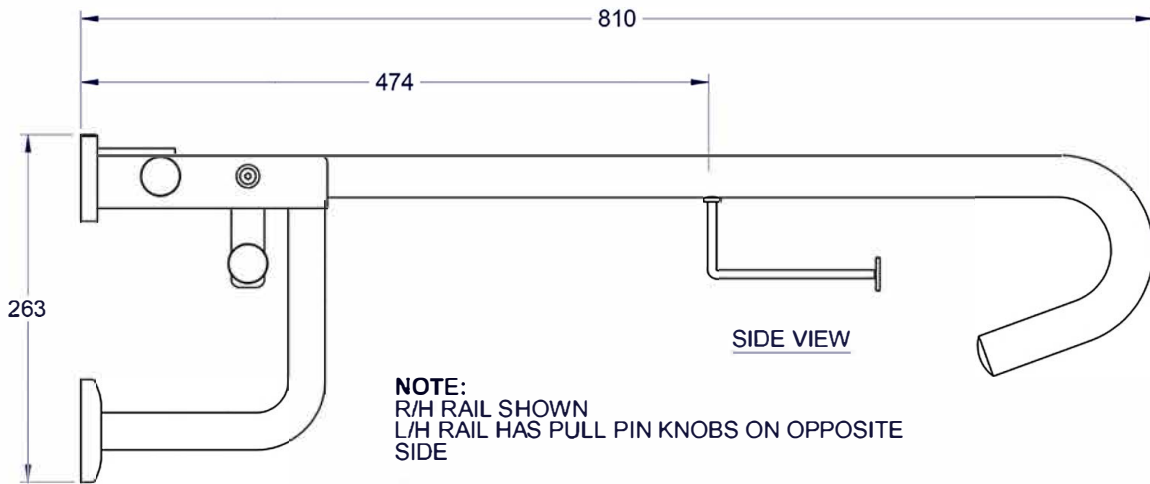

Technical Data

**RIGHT HAND SWING UP RAIL
WITH TOILET ROLL HOLDER**

819603

MATERIAL: S.S