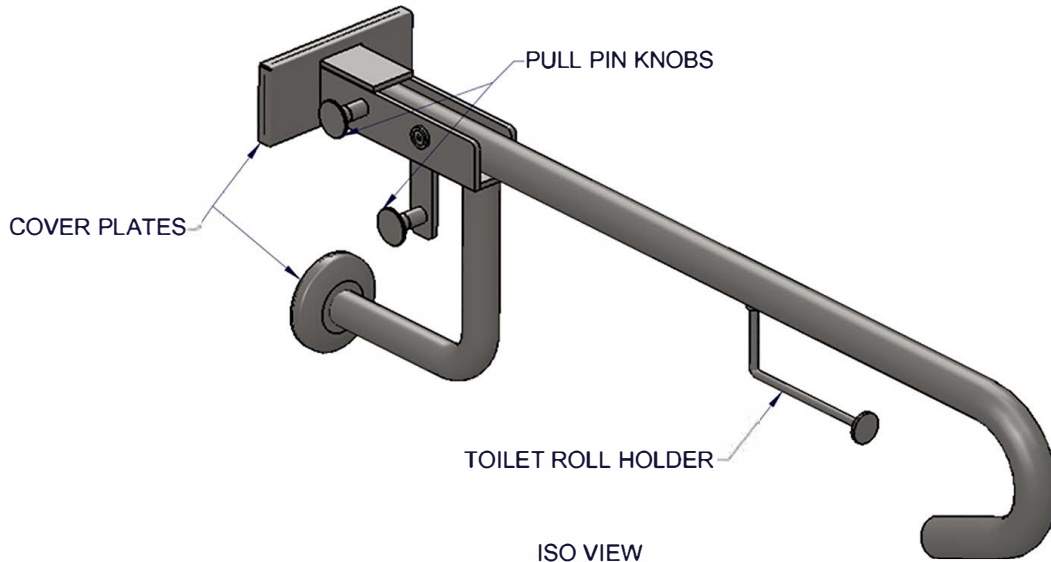

Technical Data

**RIGHT HAND SWING UP RAIL
WITH TOILET ROLL HOLDER**

819603

MATERIAL: S.S