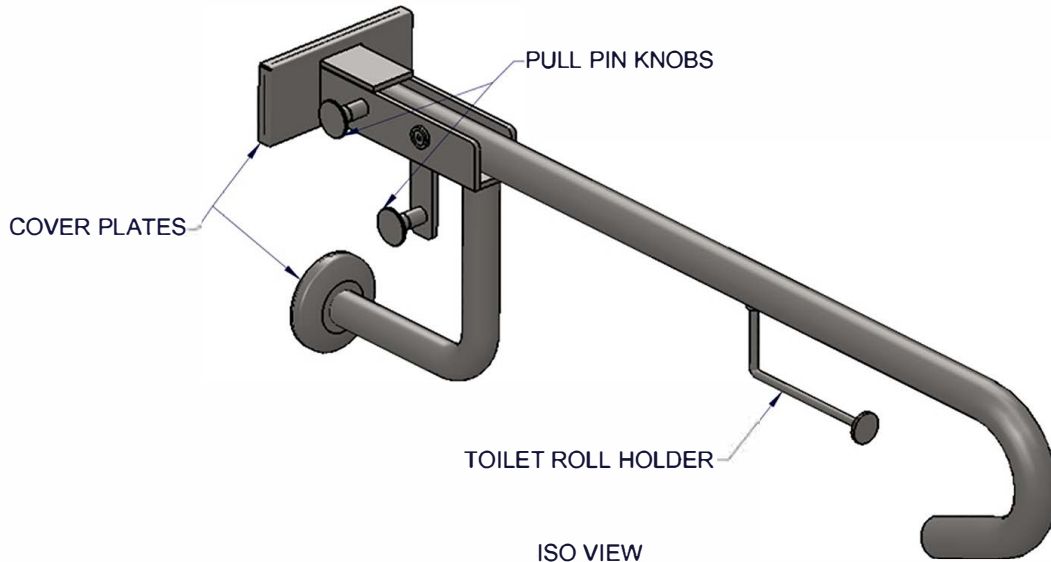

Technical Data

**LEFT HAND SWING UP RAIL
WITH TOILET ROLL HOLDER**

819604

MATERIAL: S.S