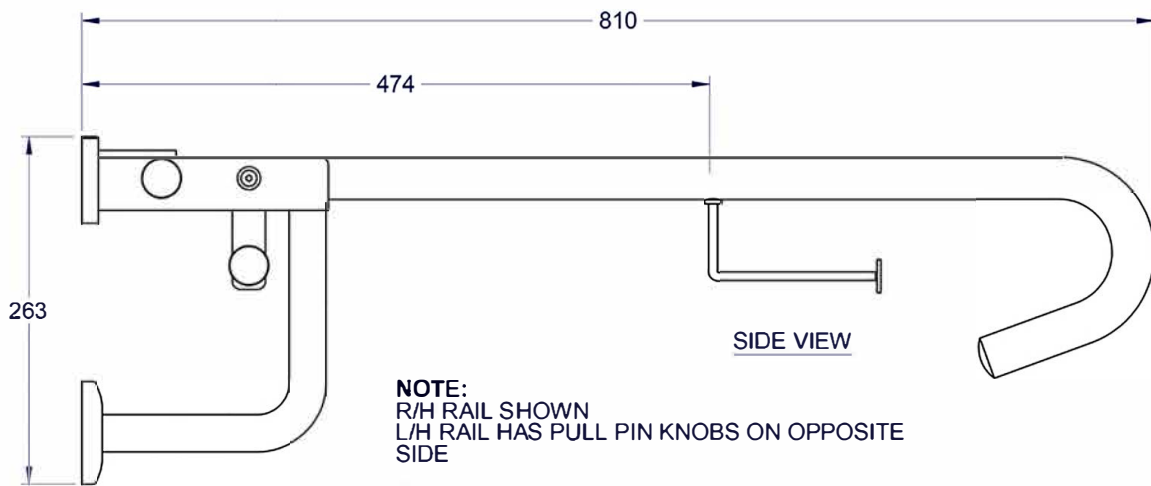

Technical Data

**LEFT HAND SWING UP RAIL
WITH TOILET ROLL HOLDER**

819604

MATERIAL: S.S