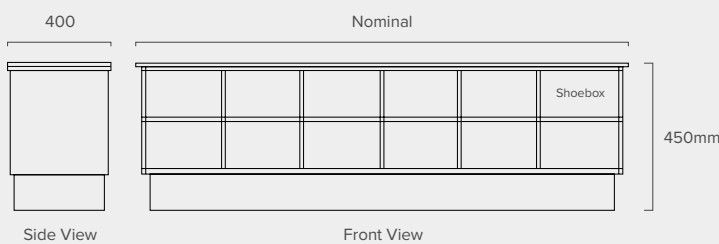

SINGLE BENCH SEAT WITH SHOEBOX