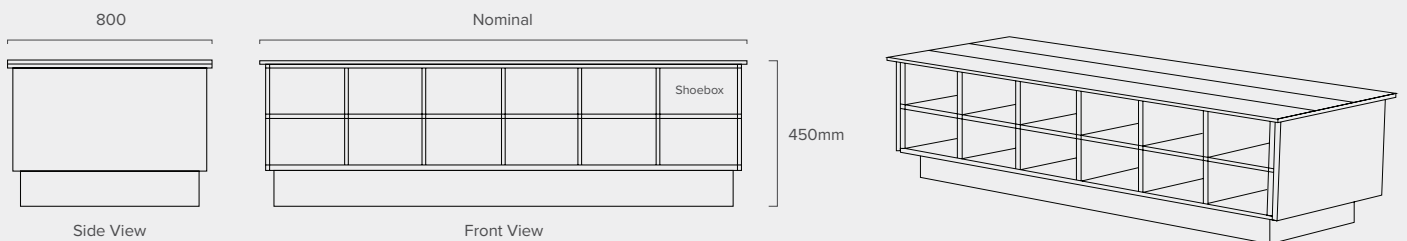

DOUBLE BENCH SEAT WITH SHOEBOX