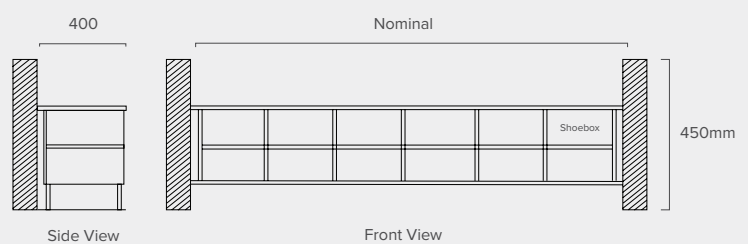

SINGLE BENCH SEAT WITH SHOEBOX WALL MOUNTED