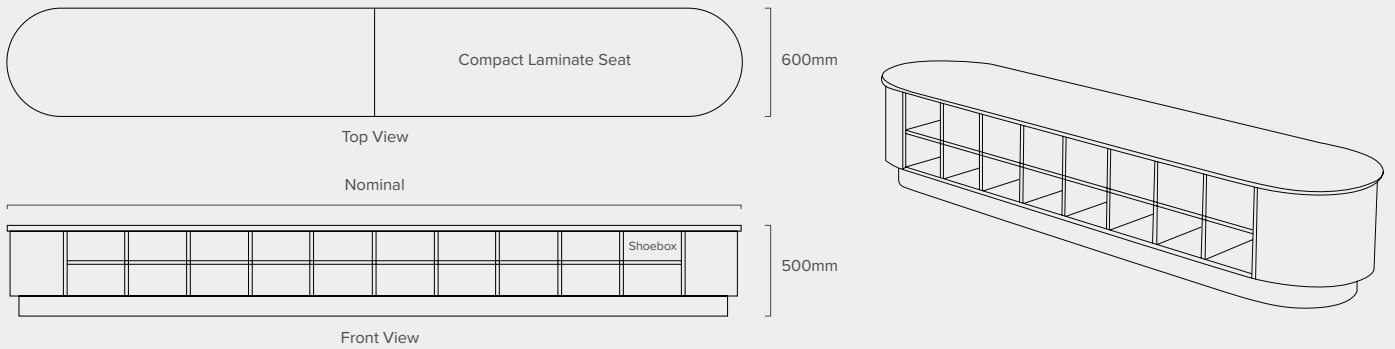

CURVED BENCH SEAT

MODEL BSSB-CURVED

(BENCHSEAT/SHOEBOX/CURVED)

Height:	500mm
Depth:	600mm
Length:	Nominal
Seating:	Compact Laminate
Shoebox:	Compact Laminate or Laminated MR MDF

DOUBLE BENCH SEAT

MODEL BSSB-DOUBLE

(BENCHSEAT/SHOEBOX/DOUBLE)

Height:	450mm
Depth:	800mm
Length:	Nominal
Seating:	Compact Laminate
Shoebox:	Compact Laminate or Laminated MR MDF

SINGLE BENCH SEAT

MODEL BSSB-SINGLE

(BENCHSEAT/SHOEBOX/SINGLE)

Height:	450mm
Depth:	400mm
Length:	Nominal
Seating:	Compact Laminate
Shoebox:	Compact Laminate or Laminated MR MDF

CURVED BENCH SEAT WITH SHOEBOX