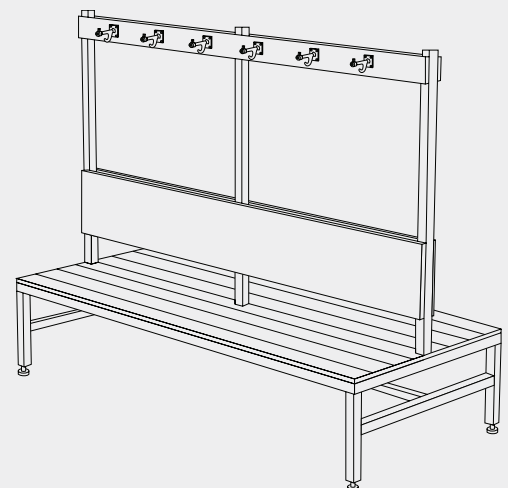

Double Island Bench Seating

Product Specifications

MODEL IBS-DOUBLE

Seat: 450mm high x 400mm deep
 Backrest: 300mm high
 Hook Strip: 100mm high
 Overall Height: 1650mm

Available Lengths: 1500mm | 1800mm | 2000mm | 2400mm
 Material: **Seat** - Compact Laminate or Timber
Frame - Powder coated black galvanised steel frame with adjustable legs.
 Optional powder coated colours available.

MODEL IBS-D-HK76827

(Island Bench Seating - Double - Hook Type)

Hook Type 76827

MODEL IBS-D-HK212

(Island Bench Seating - Double - Hook Type)

Hook Type 212

MODEL IBS-DOUBLE

Seat: 450mm high x 400mm deep
 Backrest: 300mm high
 Hook Strip: 100mm high
 Overall Height: 1650mm

Available Lengths: 1500mm | 1800mm | 2000mm | 2400mm
 Material: **Seat** - Compact Laminate or Timber
Frame - Powder coated black galvanised steel frame with adjustable legs.
 Optional powder coated colours available.

MODEL IBS-D-HK76717

(Island Bench Seating - Double - Hook Type)

Hook Type 76717

MODEL IBS-D-HK2116

(Island Bench Seating - Double - Hook Type)

Hook Type 2116

TOILETS & SHOWER CUBICLES
LOCKERS & BENCH SEATS
IPS WALL PANELLING
JOINERY / CABINETWORKS
TABLE TOPS CUT TO SIZE