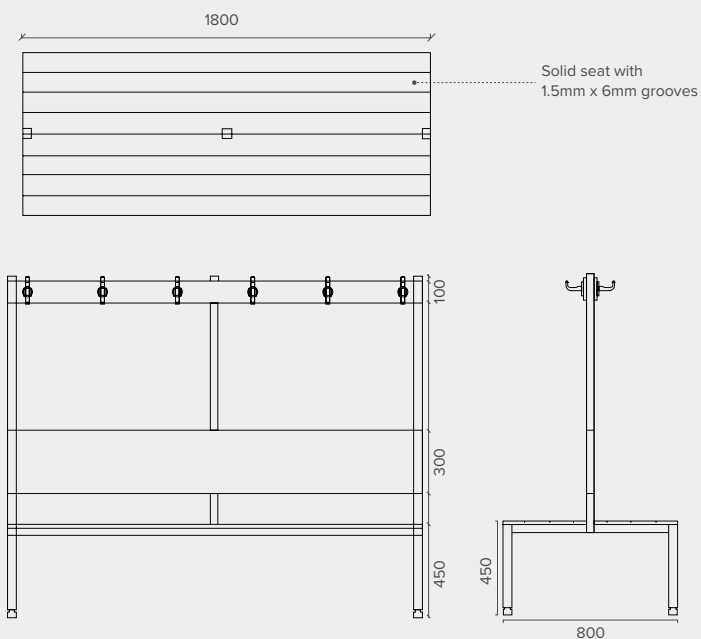

Double Island Bench Seating

Product Specifications

MODEL IBS-DOUBLE

Seat: 450mm high x 400mm deep
 Backrest: 300mm high
 Hook Strip: 100mm high
 Overall Height: 1650mm

Available Lengths: 1500mm | 1800mm | 2000mm | 2400mm
 Material: **Seat** - Compact Laminate or Timber
Frame - Powder coated black galvanised steel frame with adjustable legs.
 Optional powder coated colours available.

MODEL IBS-D-HK76827

(Island Bench Seating - Double - Hook Type)

Hook Type 76827

MODEL IBS-D-HK212

(Island Bench Seating - Double - Hook Type)

Hook Type 212

MODEL IBS-DOUBLE

Seat: 450mm high x 400mm deep
 Backrest: 300mm high
 Hook Strip: 100mm high
 Overall Height: 1650mm

Available Lengths: 1500mm | 1800mm | 2000mm | 2400mm
 Material: **Seat** - Compact Laminate or Timber
Frame - Powder coated black galvanised steel frame with adjustable legs.
 Optional powder coated colours available.

MODEL IBS-D-HK76717

(Island Bench Seating - Double - Hook Type)

Hook Type 76717

MODEL IBS-D-HK2116

(Island Bench Seating - Double - Hook Type)

Hook Type 2116

TOILETS & SHOWER CUBICLES
LOCKERS & BENCH SEATS
IPS WALL PANELLING
JOINERY / CABINETWORKS
TABLE TOPS CUT TO SIZE