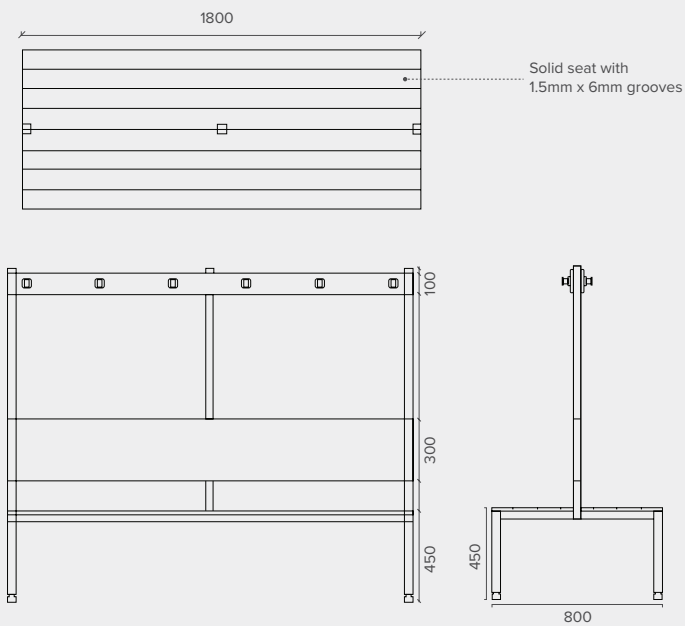

Double Island Bench Seating

Product Specifications

MODEL IBS-DOUBLE

Seat: 450mm high x 400mm deep
 Backrest: 300mm high
 Hook Strip: 100mm high
 Overall Height: 1650mm

Available Lengths: 1500mm | 1800mm | 2000mm | 2400mm
 Material: **Seat** - Compact Laminate or Timber
Frame - Powder coated black galvanised steel frame with adjustable legs.
 Optional powder coated colours available.

MODEL IBS-D-HK76827

(Island Bench Seating - Double - Hook Type)

Hook Type 76827

MODEL IBS-D-HK212

(Island Bench Seating - Double - Hook Type)

Hook Type 212

MODEL IBS-DOUBLE

Seat: 450mm high x 400mm deep
 Backrest: 300mm high
 Hook Strip: 100mm high
 Overall Height: 1650mm

Available Lengths: 1500mm | 1800mm | 2000mm | 2400mm
 Material: **Seat** - Compact Laminate or Timber
Frame - Powder coated black galvanised steel frame with adjustable legs.
 Optional powder coated colours available.

MODEL IBS-D-HK76717

(Island Bench Seating - Double - Hook Type)

Hook Type 76717

MODEL IBS-D-HK2116

(Island Bench Seating - Double - Hook Type)

Hook Type 2116

TOILETS & SHOWER CUBICLES
LOCKERS & BENCH SEATS
IPS WALL PANELLING
JOINERY / CABINETWORKS
TABLE TOPS CUT TO SIZE