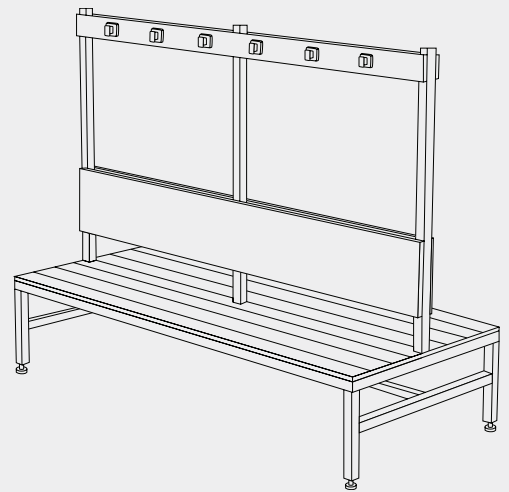

Double Island Bench Seating

Product Specifications

MODEL IBS-DOUBLE

Seat: 450mm high x 400mm deep
 Backrest: 300mm high
 Hook Strip: 100mm high
 Overall Height: 1650mm

Available Lengths: 1500mm | 1800mm | 2000mm | 2400mm
 Material: **Seat** - Compact Laminate or Timber
Frame - Powder coated black galvanised steel frame with adjustable legs.
 Optional powder coated colours available.

MODEL IBS-D-HK76827

(Island Bench Seating - Double - Hook Type)

Hook Type 76827

MODEL IBS-D-HK212

(Island Bench Seating - Double - Hook Type)

Hook Type 212

MODEL IBS-DOUBLE

Seat: 450mm high x 400mm deep
 Backrest: 300mm high
 Hook Strip: 100mm high
 Overall Height: 1650mm

Available Lengths: 1500mm | 1800mm | 2000mm | 2400mm
 Material: **Seat** - Compact Laminate or Timber
Frame - Powder coated black galvanised steel frame with adjustable legs.
 Optional powder coated colours available.

MODEL IBS-D-HK76717

(Island Bench Seating - Double - Hook Type)

Hook Type 76717

MODEL IBS-D-HK2116

(Island Bench Seating - Double - Hook Type)

Hook Type 2116

TOILETS & SHOWER CUBICLES
LOCKERS & BENCH SEATS
IPS WALL PANELLING
JOINERY / CABINETWORKS
TABLE TOPS CUT TO SIZE