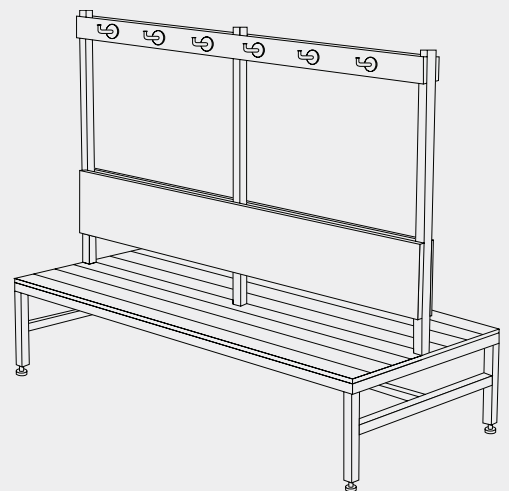

Double Island Bench Seating

Product Specifications

MODEL IBS-DOUBLE

Seat: 450mm high x 400mm deep
 Backrest: 300mm high
 Hook Strip: 100mm high
 Overall Height: 1650mm

Available Lengths: 1500mm | 1800mm | 2000mm | 2400mm
 Material: **Seat** - Compact Laminate or Timber
Frame - Powder coated black galvanised steel frame with adjustable legs.
 Optional powder coated colours available.

MODEL IBS-D-HK76827

(Island Bench Seating - Double - Hook Type)

Hook Type 76827

MODEL IBS-D-HK212

(Island Bench Seating - Double - Hook Type)

Hook Type 212

MODEL IBS-DOUBLE

Seat: 450mm high x 400mm deep
 Backrest: 300mm high
 Hook Strip: 100mm high
 Overall Height: 1650mm

Available Lengths: 1500mm | 1800mm | 2000mm | 2400mm
 Material: **Seat** - Compact Laminate or Timber
Frame - Powder coated black galvanised steel frame with adjustable legs.
 Optional powder coated colours available.

MODEL IBS-D-HK76717

(Island Bench Seating - Double - Hook Type)

Hook Type 76717

MODEL IBS-D-HK2116

(Island Bench Seating - Double - Hook Type)

Hook Type 2116

TOILETS & SHOWER CUBICLES
LOCKERS & BENCH SEATS
IPS WALL PANELLING
JOINERY / CABINETWORKS
TABLE TOPS CUT TO SIZE