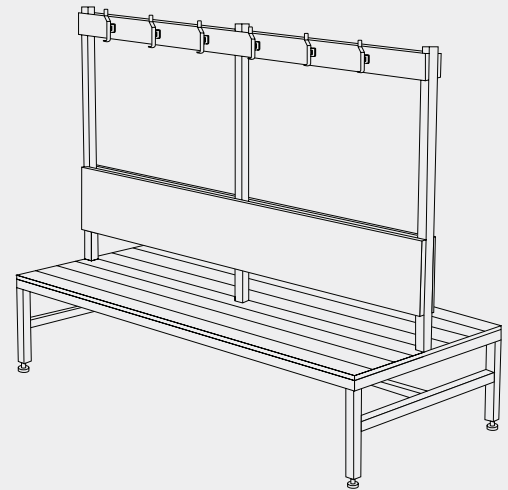

Double Island Bench Seating

Product Specifications

MODEL IBS-DOUBLE

Seat: 450mm high x 400mm deep
 Backrest: 300mm high
 Hook Strip: 100mm high
 Overall Height: 1650mm

Available Lengths: 1500mm | 1800mm | 2000mm | 2400mm
 Material: **Seat** - Compact Laminate or Timber
Frame - Powder coated black galvanised steel frame with adjustable legs.
 Optional powder coated colours available.

MODEL IBS-D-HK76827

(Island Bench Seating - Double - Hook Type)

Hook Type 76827

MODEL IBS-D-HK212

(Island Bench Seating - Double - Hook Type)

Hook Type 212

MODEL IBS-DOUBLE

Seat: 450mm high x 400mm deep
 Backrest: 300mm high
 Hook Strip: 100mm high
 Overall Height: 1650mm

Available Lengths: 1500mm | 1800mm | 2000mm | 2400mm
 Material: **Seat** - Compact Laminate or Timber
Frame - Powder coated black galvanised steel frame with adjustable legs.
 Optional powder coated colours available.

MODEL IBS-D-HK76717

(Island Bench Seating - Double - Hook Type)

Hook Type 76717

MODEL IBS-D-HK2116

(Island Bench Seating - Double - Hook Type)

Hook Type 2116

TOILETS & SHOWER CUBICLES
LOCKERS & BENCH SEATS
IPS WALL PANELLING
JOINERY / CABINETWORKS
TABLE TOPS CUT TO SIZE