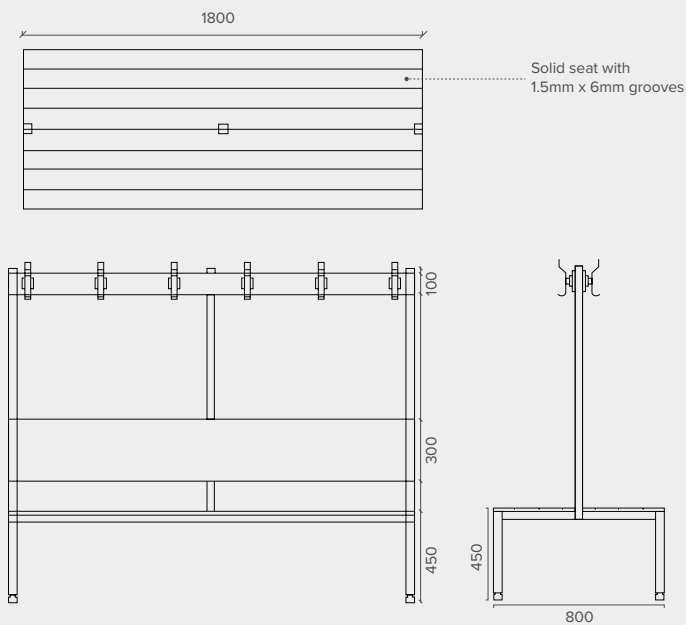

Double Island Bench Seating

Product Specifications

MODEL IBS-DOUBLE

Seat: 450mm high x 400mm deep
 Backrest: 300mm high
 Hook Strip: 100mm high
 Overall Height: 1650mm

Available Lengths: 1500mm | 1800mm | 2000mm | 2400mm
 Material: **Seat** - Compact Laminate or Timber
Frame - Powder coated black galvanised steel frame with adjustable legs.
 Optional powder coated colours available.

MODEL IBS-D-HK76827

(Island Bench Seating - Double - Hook Type)

Hook Type 76827

MODEL IBS-D-HK212

(Island Bench Seating - Double - Hook Type)

Hook Type 212

MODEL IBS-DOUBLE

Seat: 450mm high x 400mm deep
 Backrest: 300mm high
 Hook Strip: 100mm high
 Overall Height: 1650mm

Available Lengths: 1500mm | 1800mm | 2000mm | 2400mm
 Material: **Seat** - Compact Laminate or Timber
Frame - Powder coated black galvanised steel frame with adjustable legs.
 Optional powder coated colours available.

MODEL IBS-D-HK76717

(Island Bench Seating - Double - Hook Type)

Hook Type 76717

MODEL IBS-D-HK2116

(Island Bench Seating - Double - Hook Type)

Hook Type 2116

TOILETS & SHOWER CUBICLES
LOCKERS & BENCH SEATS
IPS WALL PANELLING
JOINERY / CABINETWORKS
TABLE TOPS CUT TO SIZE