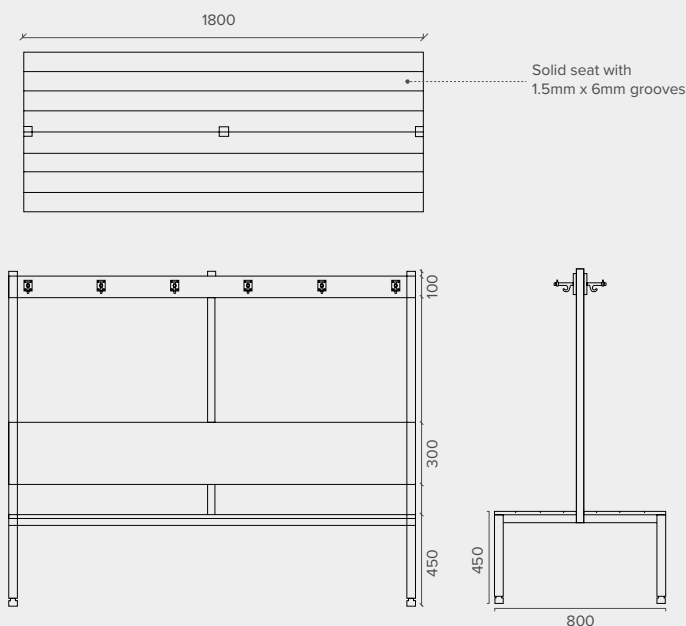

Double Island Bench Seating

Product Specifications

MODEL IBS-DOUBLE

Seat: 450mm high x 400mm deep
 Backrest: 300mm high
 Hook Strip: 100mm high
 Overall Height: 1650mm

Available Lengths: 1500mm | 1800mm | 2000mm | 2400mm
 Material: **Seat** - Compact Laminate or Timber
Frame - Powder coated black galvanised steel frame with adjustable legs.
 Optional powder coated colours available.

MODEL IBS-D-HK76827

(Island Bench Seating - Double - Hook Type)

Hook Type 76827

MODEL IBS-D-HK212

(Island Bench Seating - Double - Hook Type)

Hook Type 212

MODEL IBS-DOUBLE

Seat: 450mm high x 400mm deep
 Backrest: 300mm high
 Hook Strip: 100mm high
 Overall Height: 1650mm

Available Lengths: 1500mm | 1800mm | 2000mm | 2400mm
 Material: **Seat** - Compact Laminate or Timber
Frame - Powder coated black galvanised steel frame with adjustable legs.
 Optional powder coated colours available.

MODEL IBS-D-HK76717

(Island Bench Seating - Double - Hook Type)

Hook Type 76717

MODEL IBS-D-HK2116

(Island Bench Seating - Double - Hook Type)

Hook Type 2116

TOILETS & SHOWER CUBICLES
LOCKERS & BENCH SEATS
IPS WALL PANELLING
JOINERY / CABINETWORKS
TABLE TOPS CUT TO SIZE