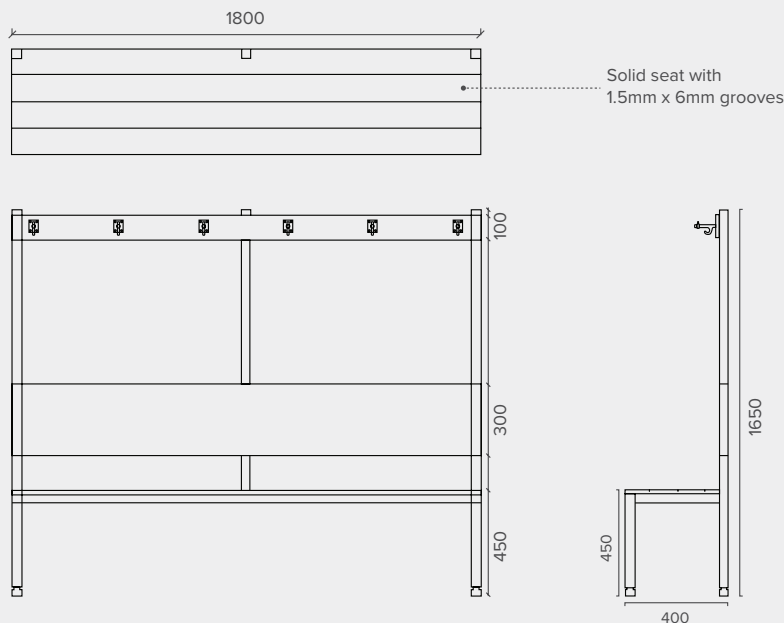

Single Island Bench Seating

Product Specifications

MODEL IBS-SINGLE

Seat: 450mm high x 400mm deep
 Backrest: 300mm high
 Hook Strip: 100mm high
 Overall Height: 1650mm

Available Lengths: 1500mm | 1800mm | 2000mm | 2400mm
 Material: **Seat** - Compact Laminate or Timber
Frame - Powder coated black galvanised steel frame with adjustable legs.
 Optional powder coated colours available.

MODEL IBS-S-HK76827

(Island Bench Seating - Single - Hook Type)

Hook Type 76827

MODEL IBS-S-HK212

(Island Bench Seating - Single - Hook Type)

Hook Type 212

MODEL IBS-SINGLE

Seat: 450mm high x 400mm deep
 Backrest: 300mm high
 Hook Strip: 100mm high
 Overall Height: 1650mm

Available Lengths: 1500mm | 1800mm | 2000mm | 2400mm
 Material: **Seat** - Compact Laminate or Timber
Frame - Powder coated black galvanised steel frame with adjustable legs.
 Optional powder coated colours available.

MODEL IBS-S-HK76717

(Island Bench Seating - Single - Hook Type)

Hook Type 76717

MODEL IBS-S-HK2116

(Island Bench Seating - Single - Hook Type)

Hook Type 2116

TOILETS & SHOWER CUBICLES
LOCKERS & BENCH SEATS
IPS WALL PANELLING
JOINERY / CABINETWORKS
TABLE TOPS CUT TO SIZE