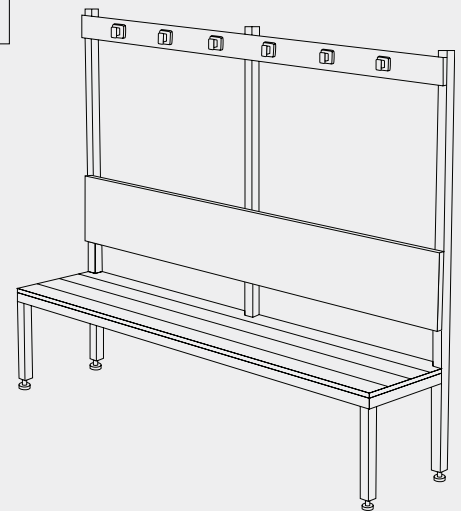

Single Island Bench Seating

Product Specifications

MODEL IBS-SINGLE

Seat: 450mm high x 400mm deep
 Backrest: 300mm high
 Hook Strip: 100mm high
 Overall Height: 1650mm

Available Lengths: 1500mm | 1800mm | 2000mm | 2400mm
 Material: **Seat** - Compact Laminate or Timber
Frame - Powder coated black galvanised steel frame with adjustable legs.
 Optional powder coated colours available.

MODEL IBS-S-HK76827

(Island Bench Seating - Single - Hook Type)

Hook Type 76827

MODEL IBS-S-HK212

(Island Bench Seating - Single - Hook Type)

Hook Type 212

MODEL IBS-SINGLE

Seat: 450mm high x 400mm deep
 Backrest: 300mm high
 Hook Strip: 100mm high
 Overall Height: 1650mm

Available Lengths: 1500mm | 1800mm | 2000mm | 2400mm
 Material: **Seat** - Compact Laminate or Timber
Frame - Powder coated black galvanised steel frame with adjustable legs.
 Optional powder coated colours available.

MODEL IBS-S-HK76717

(Island Bench Seating - Single - Hook Type)

Hook Type 76717

MODEL IBS-S-HK2116

(Island Bench Seating - Single - Hook Type)

Hook Type 2116

TOILETS & SHOWER CUBICLES
LOCKERS & BENCH SEATS
IPS WALL PANELLING
JOINERY / CABINETWORKS
TABLE TOPS CUT TO SIZE