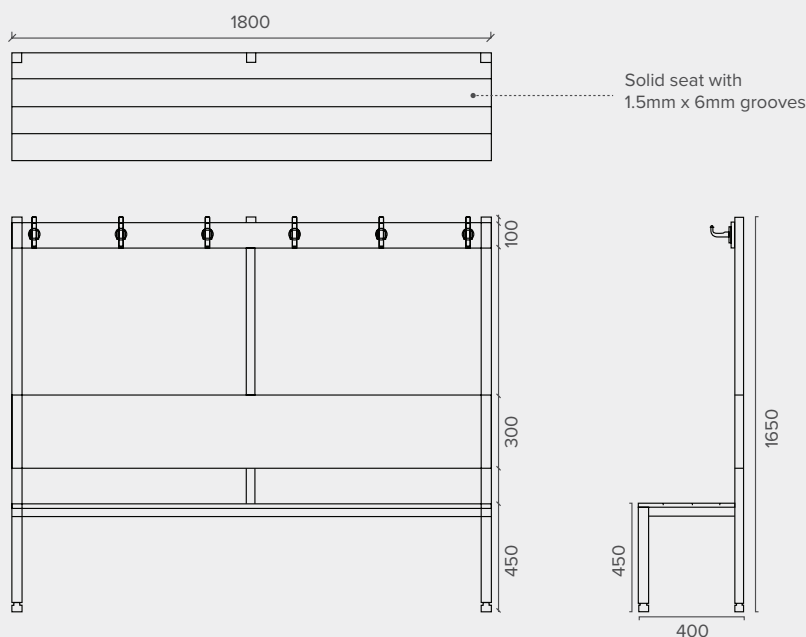

Single Island Bench Seating

Product Specifications

MODEL IBS-SINGLE

Seat: 450mm high x 400mm deep
 Backrest: 300mm high
 Hook Strip: 100mm high
 Overall Height: 1650mm

Available Lengths: 1500mm | 1800mm | 2000mm | 2400mm
 Material: **Seat** - Compact Laminate or Timber
Frame - Powder coated black galvanised steel frame with adjustable legs.
 Optional powder coated colours available.

MODEL IBS-S-HK76827

(Island Bench Seating - Single - Hook Type)

Hook Type 76827

MODEL IBS-S-HK212

(Island Bench Seating - Single - Hook Type)

Hook Type 212

MODEL IBS-SINGLE

Seat: 450mm high x 400mm deep
 Backrest: 300mm high
 Hook Strip: 100mm high
 Overall Height: 1650mm

Available Lengths: 1500mm | 1800mm | 2000mm | 2400mm
 Material: **Seat** - Compact Laminate or Timber
Frame - Powder coated black galvanised steel frame with adjustable legs.
 Optional powder coated colours available.

MODEL IBS-S-HK76717

(Island Bench Seating - Single - Hook Type)

Hook Type 76717

MODEL IBS-S-HK2116

(Island Bench Seating - Single - Hook Type)

Hook Type 2116

TOILETS & SHOWER CUBICLES
LOCKERS & BENCH SEATS
IPS WALL PANELLING
JOINERY / CABINETWORKS
TABLE TOPS CUT TO SIZE