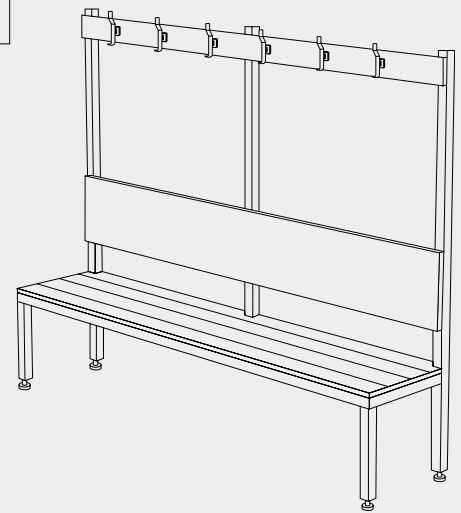

Single Island Bench Seating

Product Specifications

MODEL IBS-SINGLE

Seat: 450mm high x 400mm deep
 Backrest: 300mm high
 Hook Strip: 100mm high
 Overall Height: 1650mm

Available Lengths: 1500mm | 1800mm | 2000mm | 2400mm
 Material: **Seat** - Compact Laminate or Timber
Frame - Powder coated black galvanised steel frame with adjustable legs.
 Optional powder coated colours available.

MODEL IBS-S-HK76827

(Island Bench Seating - Single - Hook Type)

Hook Type 76827

MODEL IBS-S-HK212

(Island Bench Seating - Single - Hook Type)

Hook Type 212

MODEL IBS-SINGLE

Seat: 450mm high x 400mm deep
 Backrest: 300mm high
 Hook Strip: 100mm high
 Overall Height: 1650mm

Available Lengths: 1500mm | 1800mm | 2000mm | 2400mm
 Material: **Seat** - Compact Laminate or Timber
Frame - Powder coated black galvanised steel frame with adjustable legs.
 Optional powder coated colours available.

MODEL IBS-S-HK76717

(Island Bench Seating - Single - Hook Type)

Hook Type 76717

MODEL IBS-S-HK2116

(Island Bench Seating - Single - Hook Type)

Hook Type 2116

TOILETS & SHOWER CUBICLES
LOCKERS & BENCH SEATS
IPS WALL PANELLING
JOINERY / CABINETWORKS
TABLE TOPS CUT TO SIZE