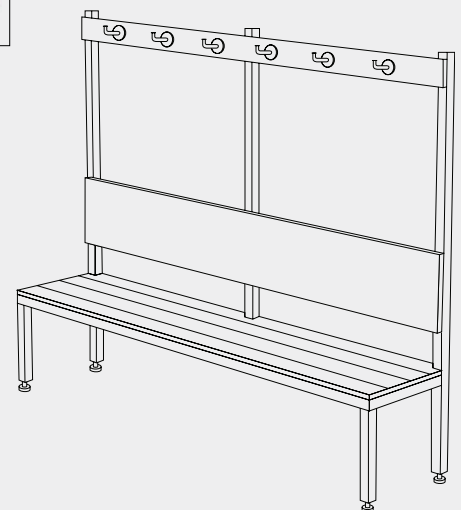

Single Island Bench Seating

Product Specifications

MODEL IBS-SINGLE

Seat: 450mm high x 400mm deep
 Backrest: 300mm high
 Hook Strip: 100mm high
 Overall Height: 1650mm

Available Lengths: 1500mm | 1800mm | 2000mm | 2400mm
 Material: **Seat** - Compact Laminate or Timber
Frame - Powder coated black galvanised steel frame with adjustable legs.
 Optional powder coated colours available.

MODEL IBS-S-HK76827

(Island Bench Seating - Single - Hook Type)

Hook Type 76827

MODEL IBS-S-HK212

(Island Bench Seating - Single - Hook Type)

Hook Type 212

MODEL IBS-SINGLE

Seat: 450mm high x 400mm deep
 Backrest: 300mm high
 Hook Strip: 100mm high
 Overall Height: 1650mm

Available Lengths: 1500mm | 1800mm | 2000mm | 2400mm
 Material: **Seat** - Compact Laminate or Timber
Frame - Powder coated black galvanised steel frame with adjustable legs.
 Optional powder coated colours available.

MODEL IBS-S-HK76717

(Island Bench Seating - Single - Hook Type)

Hook Type 76717

MODEL IBS-S-HK2116

(Island Bench Seating - Single - Hook Type)

Hook Type 2116

TOILETS & SHOWER CUBICLES
LOCKERS & BENCH SEATS
IPS WALL PANELLING
JOINERY / CABINETWORKS
TABLE TOPS CUT TO SIZE