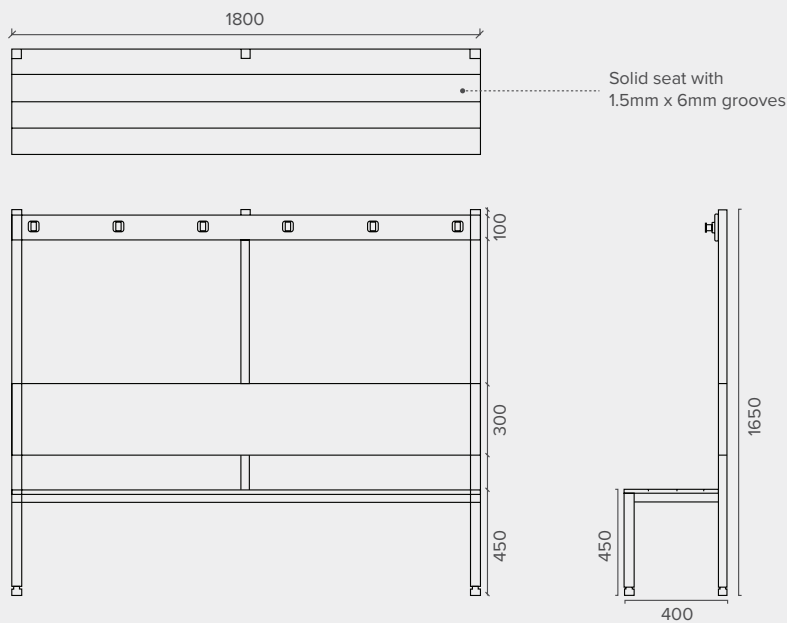

Single Island Bench Seating

Product Specifications

MODEL IBS-SINGLE

Seat: 450mm high x 400mm deep
 Backrest: 300mm high
 Hook Strip: 100mm high
 Overall Height: 1650mm

Available Lengths: 1500mm | 1800mm | 2000mm | 2400mm
 Material: **Seat** - Compact Laminate or Timber
Frame - Powder coated black galvanised steel frame with adjustable legs.
 Optional powder coated colours available.

MODEL IBS-S-HK76827

(Island Bench Seating - Single - Hook Type)

Hook Type 76827

MODEL IBS-S-HK212

(Island Bench Seating - Single - Hook Type)

Hook Type 212

MODEL IBS-SINGLE

Seat: 450mm high x 400mm deep
 Backrest: 300mm high
 Hook Strip: 100mm high
 Overall Height: 1650mm

Available Lengths: 1500mm | 1800mm | 2000mm | 2400mm
 Material: **Seat** - Compact Laminate or Timber
Frame - Powder coated black galvanised steel frame with adjustable legs.
 Optional powder coated colours available.

MODEL IBS-S-HK76717

(Island Bench Seating - Single - Hook Type)

Hook Type 76717

MODEL IBS-S-HK2116

(Island Bench Seating - Single - Hook Type)

Hook Type 2116

TOILETS & SHOWER CUBICLES
LOCKERS & BENCH SEATS
IPS WALL PANELLING
JOINERY / CABINETWORKS
TABLE TOPS CUT TO SIZE