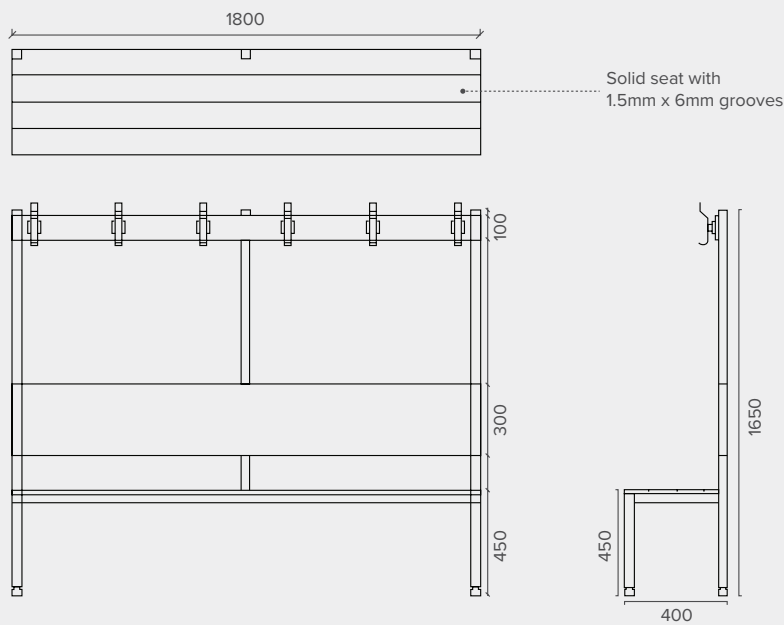

Single Island Bench Seating

Product Specifications

MODEL IBS-SINGLE

Seat: 450mm high x 400mm deep
 Backrest: 300mm high
 Hook Strip: 100mm high
 Overall Height: 1650mm

Available Lengths: 1500mm | 1800mm | 2000mm | 2400mm
 Material: **Seat** - Compact Laminate or Timber
Frame - Powder coated black galvanised steel frame with adjustable legs.
 Optional powder coated colours available.

MODEL IBS-S-HK76827

(Island Bench Seating - Single - Hook Type)

Hook Type 76827

MODEL IBS-S-HK212

(Island Bench Seating - Single - Hook Type)

Hook Type 212

MODEL IBS-SINGLE

Seat: 450mm high x 400mm deep
 Backrest: 300mm high
 Hook Strip: 100mm high
 Overall Height: 1650mm

Available Lengths: 1500mm | 1800mm | 2000mm | 2400mm
 Material: **Seat** - Compact Laminate or Timber
Frame - Powder coated black galvanised steel frame with adjustable legs.
 Optional powder coated colours available.

MODEL IBS-S-HK76717

(Island Bench Seating - Single - Hook Type)

Hook Type 76717

MODEL IBS-S-HK2116

(Island Bench Seating - Single - Hook Type)

Hook Type 2116

TOILETS & SHOWER CUBICLES
LOCKERS & BENCH SEATS
IPS WALL PANELLING
JOINERY / CABINETWORKS
TABLE TOPS CUT TO SIZE