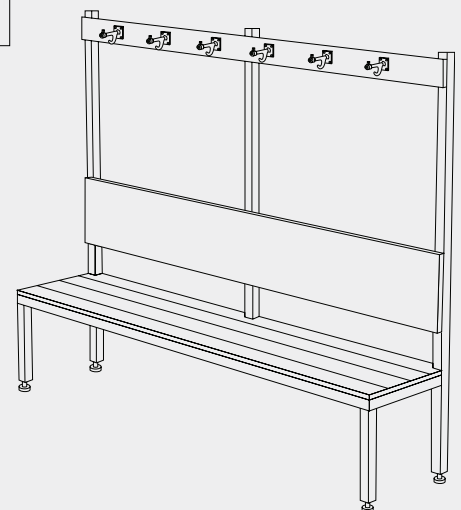

Single Island Bench Seating

Product Specifications

MODEL IBS-SINGLE

Seat: 450mm high x 400mm deep
 Backrest: 300mm high
 Hook Strip: 100mm high
 Overall Height: 1650mm

Available Lengths: 1500mm | 1800mm | 2000mm | 2400mm
 Material: **Seat** - Compact Laminate or Timber
Frame - Powder coated black galvanised steel frame with adjustable legs.
 Optional powder coated colours available.

MODEL IBS-S-HK76827

(Island Bench Seating - Single - Hook Type)

Hook Type 76827

MODEL IBS-S-HK212

(Island Bench Seating - Single - Hook Type)

Hook Type 212

MODEL IBS-SINGLE

Seat: 450mm high x 400mm deep
 Backrest: 300mm high
 Hook Strip: 100mm high
 Overall Height: 1650mm

Available Lengths: 1500mm | 1800mm | 2000mm | 2400mm
 Material: **Seat** - Compact Laminate or Timber
Frame - Powder coated black galvanised steel frame with adjustable legs.
 Optional powder coated colours available.

MODEL IBS-S-HK76717

(Island Bench Seating - Single - Hook Type)

Hook Type 76717

MODEL IBS-S-HK2116

(Island Bench Seating - Single - Hook Type)

Hook Type 2116

TOILETS & SHOWER CUBICLES
LOCKERS & BENCH SEATS
IPS WALL PANELLING
JOINERY / CABINETWORKS
TABLE TOPS CUT TO SIZE