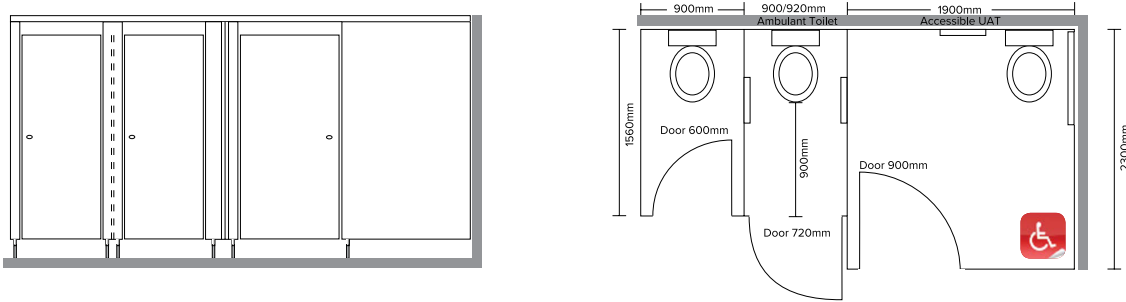

Typical Layouts

Toilet, Shower, Ambulant & Accessible WC

Typical Ambulant and Accessible WC Layout

Typical Showers with Splash Panels and Seats

Typical Shower / WC Layout

Typical Floor Mounted Division Panels

Junior Cubicle Floor Mounted

Applications: Child care centres, kindergartens, parenting centres, schools and pre-primary centres.

TOILETS & SHOWER CUBICLES
LOCKERS & BENCH SEATS
IPS WALL PANNELLING
JOINERY / CABINETWORKS
TABLE TOPS CUT TO SIZE