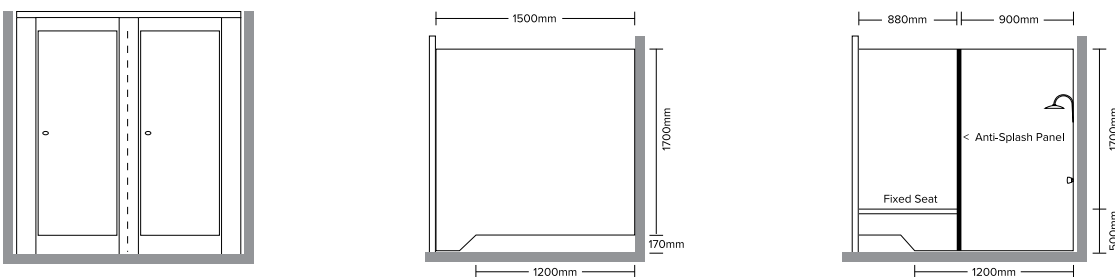

Typical Layouts

Toilet, Shower, Ambulant & Accessible WC

Typical Ambulant and Accessible WC Layout

Typical Showers with Splash Panels and Seats

Typical Shower / WC Layout

Typical Floor Mounted Division Panels

Junior Cubicle Floor Mounted

Applications: Child care centres, kindergartens, parenting centres, schools and pre-primary centres.

TOILETS & SHOWER CUBICLES
LOCKERS & BENCH SEATS
IPS WALL PANNELLING
JOINERY / CABINETWORKS
TABLE TOPS CUT TO SIZE