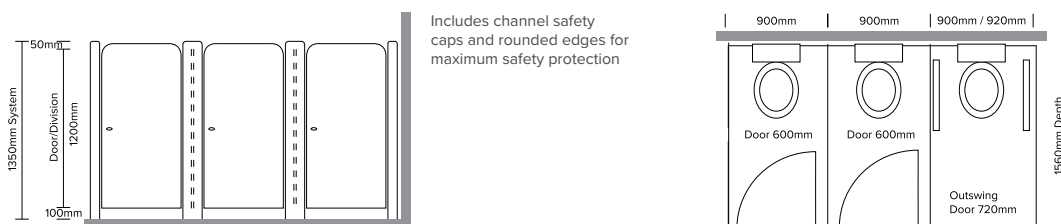

Typical Layouts

Toilet, Shower, Ambulant & Accessible WC

Typical Ambulant and Accessible WC Layout

Typical Showers with Splash Panels and Seats

Typical Shower / WC Layout

Typical Floor Mounted Division Panels

Junior Cubicle Floor Mounted

Applications: Child care centres, kindergartens, parenting centres, schools and pre-primary centres.

TOILETS & SHOWER CUBICLES
LOCKERS & BENCH SEATS
IPS WALL PANNELLING
JOINERY / CABINETWORKS
TABLE TOPS CUT TO SIZE