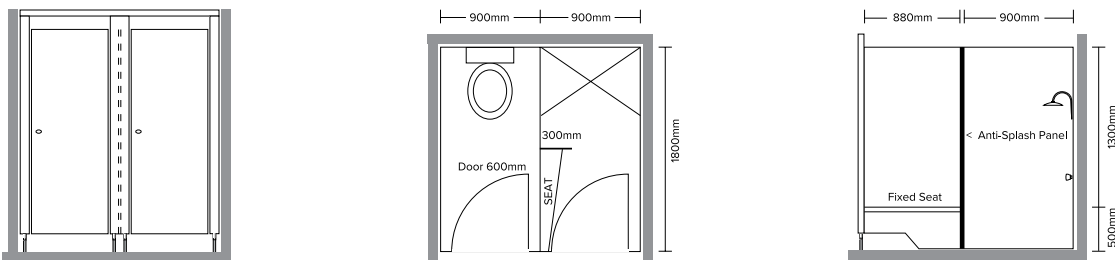

Typical Layouts

Toilet, Shower, Ambulant & Accessible WC

Typical Ambulant and Accessible WC Layout

Typical Showers with Splash Panels and Seats

Typical Shower / WC Layout

Typical Floor Mounted Division Panels

Junior Cubicle Floor Mounted

Applications: Child care centres, kindergartens, parenting centres, schools and pre-primary centres.

TOILETS & SHOWER CUBICLES
LOCKERS & BENCH SEATS
IPS WALL PANNELLING
JOINERY / CABINETWORKS
TABLE TOPS CUT TO SIZE