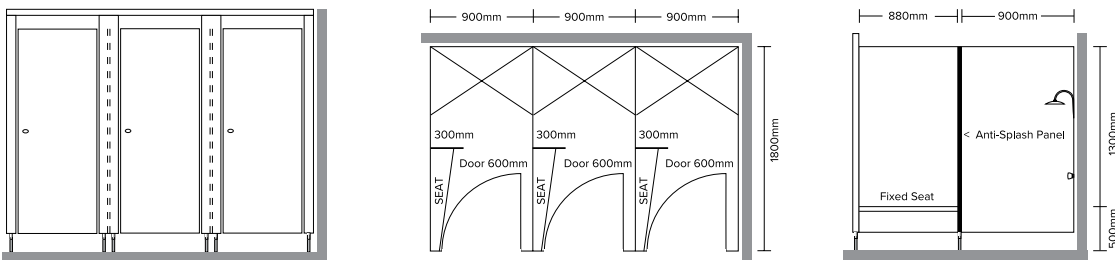

Typical Layouts

Toilet, Shower, Ambulant & Accessible WC

Typical Ambulant and Accessible WC Layout

Typical Showers with Splash Panels and Seats

Typical Shower / WC Layout

Typical Floor Mounted Division Panels

Junior Cubicle Floor Mounted

Applications: Child care centres, kindergartens, parenting centres, schools and pre-primary centres.

TOILETS & SHOWER CUBICLES
LOCKERS & BENCH SEATS
IPS WALL PANNELLING
JOINERY / CABINETWORKS
TABLE TOPS CUT TO SIZE