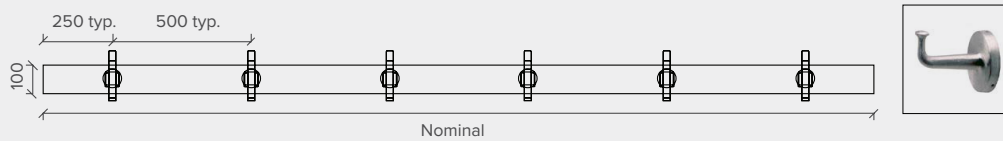

Model HKS-2116 Hook Strip with Model 2116 Hooks