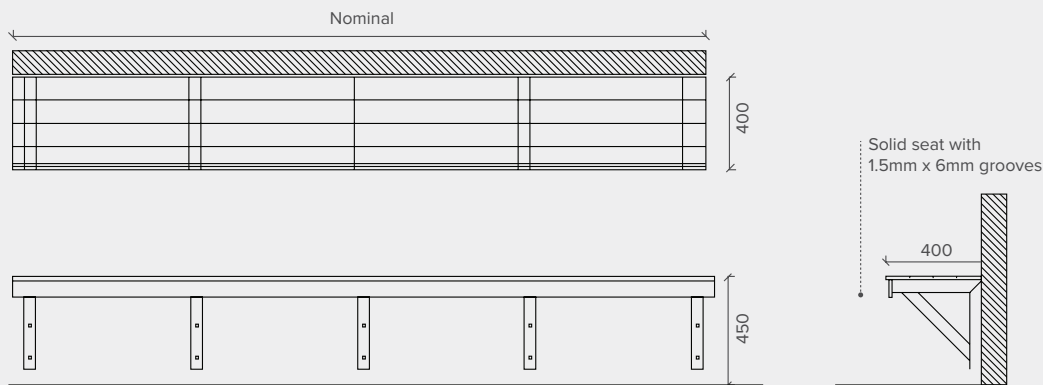

MODEL WS-C

WALL SEATING WITH COMPACT LAMINATE SEAT

Seat: 450mm high x 400mm deep
Length: Nominal

MODEL WS-T

WALL SEATING WITH TIMBER SEAT

Seat: 450mm high x 400mm deep
Length: Nominal

WALL MOUNTED BENCH SEATING