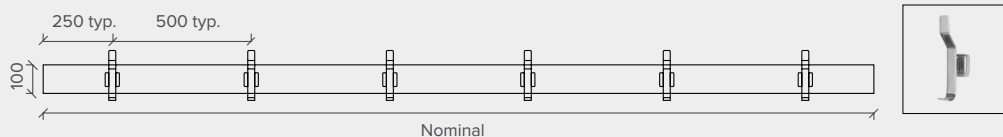

Model HKS-76827 Hook Strip with Model 76827 Hooks