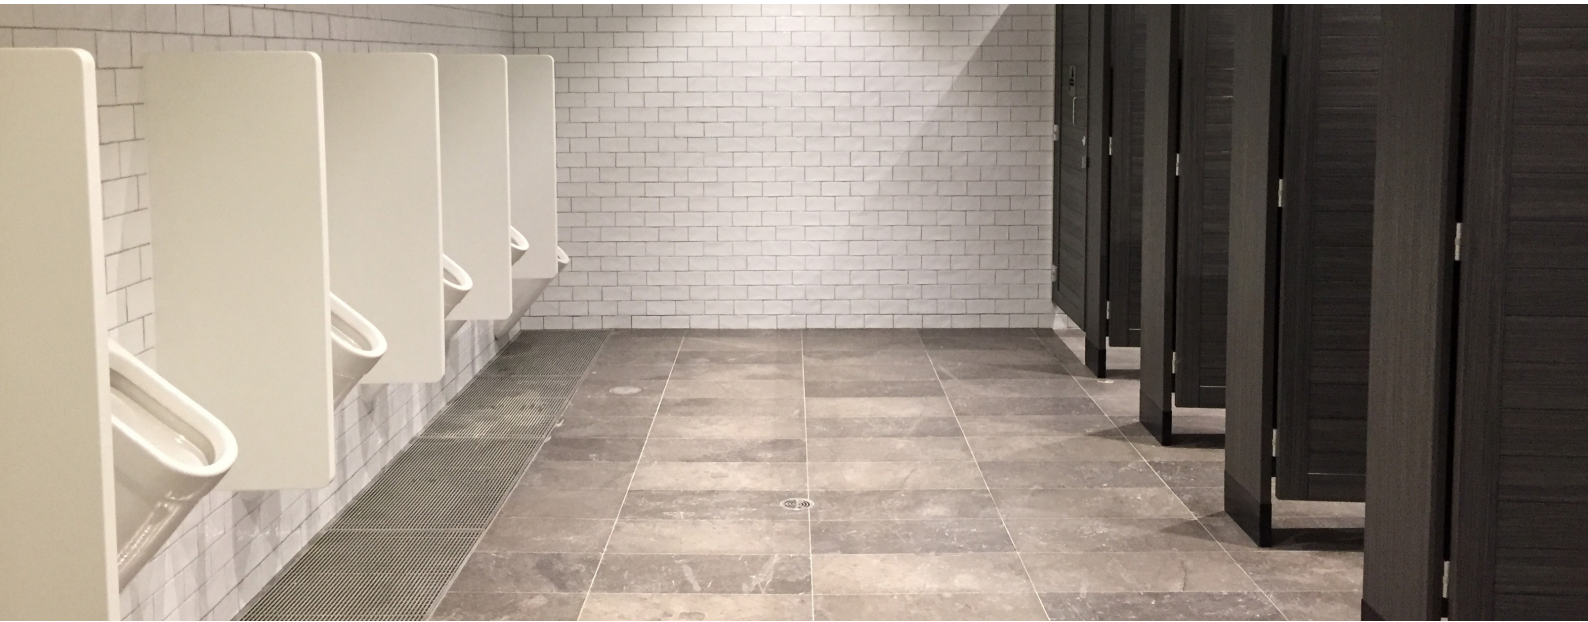

Urinal Privacy Panels

Floor Mounted Privacy Panel/Pedestal Mounted Privacy Panel/Corian Privacy Panel/Euro Privacy Panel

Urinal Privacy Panels

Model FMPP/PMPP/CORIAN/EURO

Models Available in 13mm Compact Laminate

- Euro 700 Privacy Panel 700mm high
- Euro 900 Privacy Panel 900mm high
- Euro 1200 Privacy Panel 1200mm high
- FMPP Floor Mounted Privacy Panel
- PMPP Pedestal Mounted Privacy Panel

Models Available in Corian

- Euro-C Corian Privacy Panel 900mm high

Models Available in 18mm or 33mm MR MDF Board

- PMPP Pedestal Mounted Privacy Panel

Recommended Applications

All Washroom Facilities where required

Installation

Available Supply and Installation