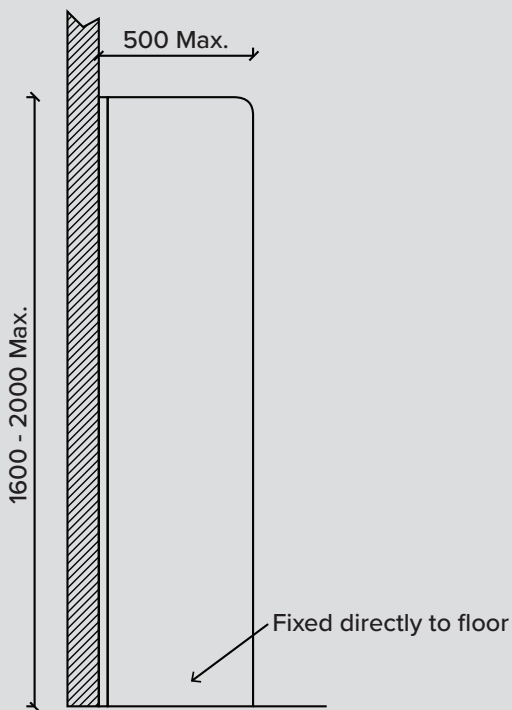

Urinal Privacy Panel Specs

Model FMPP/PMPP

FMPP - Floor Mounted Privacy
Available in Compact Laminate

PMPP - Pedestal Mounted Privacy Panel Available
in Compact Laminate or 18mm MR MDF Laminated Board