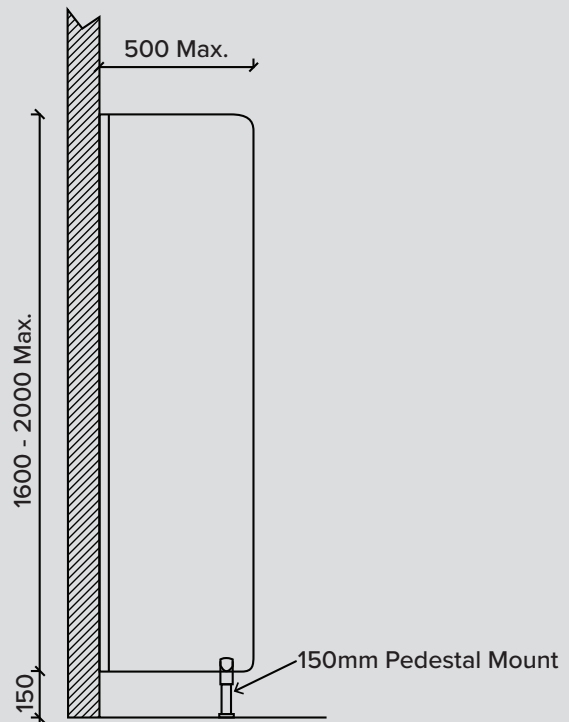

Urinal Privacy Panel Specs

Model FMPP/PMPP

FMPP - Floor Mounted Privacy
Available in Compact Laminate

PMPP - Pedestal Mounted Privacy Panel Available
in Compact Laminate or 18mm MR MDF Laminated Board