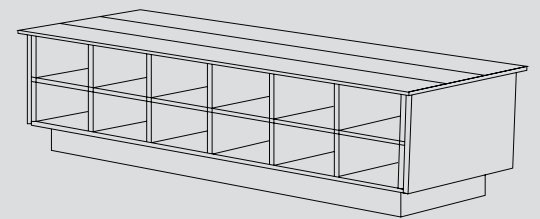

DOUBLE BENCH SEAT WITH SHOEBOX