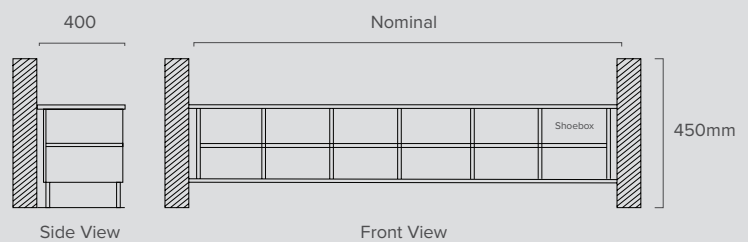

SINGLE BENCH SEAT WITH SHOEBOX WALL MOUNTED