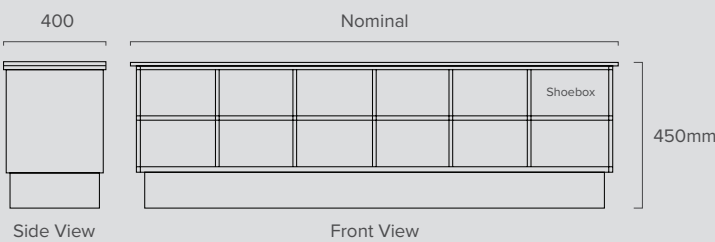

SINGLE BENCH SEAT WITH SHOEBOX