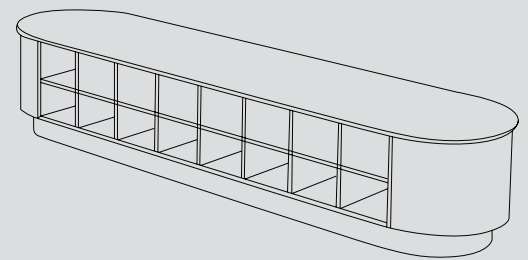

Bench Seating with Shoebox Underneath

Product Specifications

CURVED BENCH SEAT

MODEL BSSB-CURVED

(BENCHSEAT/SHOEBOX/CURVED)

Height:	500mm
Depth:	600mm
Length:	Nominal
Seating:	Compact Laminate
Shoebox:	Compact Laminate or Laminated MR MDF

DOUBLE BENCH SEAT

MODEL BSSB-DOUBLE

(BENCHSEAT/SHOEBOX/DOUBLE)

Height:	450mm
Depth:	800mm
Length:	Nominal
Seating:	Compact Laminate
Shoebox:	Compact Laminate or Laminated MR MDF

SINGLE BENCH SEAT

MODEL BSSB-SINGLE

(BENCHSEAT/SHOEBOX/SINGLE)

Height:	450mm
Depth:	400mm
Length:	Nominal
Seating:	Compact Laminate
Shoebox:	Compact Laminate or Laminated MR MDF

CURVED BENCH SEAT WITH SHOEBOX