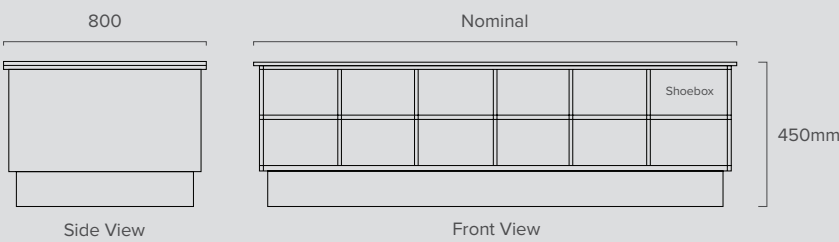

DOUBLE BENCH SEAT WITH SHOEBOX