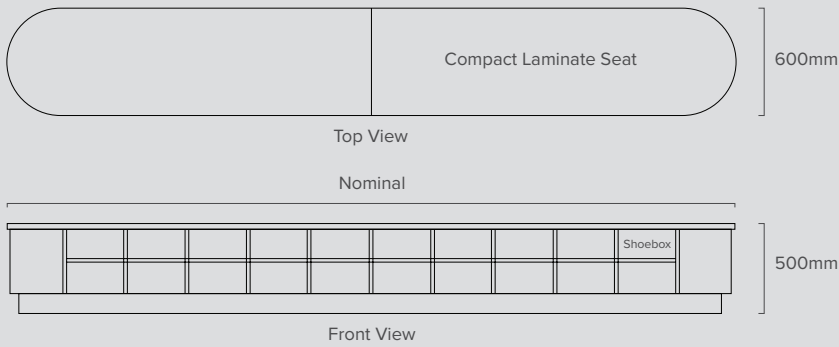

Bench Seating with Shoebox Underneath

Product Specifications

CURVED BENCH SEAT

MODEL BSSB-CURVED

(BENCHSEAT/SHOEBOX/CURVED)

Height:	500mm
Depth:	600mm
Length:	Nominal
Seating:	Compact Laminate
Shoebox:	Compact Laminate or Laminated MR MDF

DOUBLE BENCH SEAT

MODEL BSSB-DOUBLE

(BENCHSEAT/SHOEBOX/DOUBLE)

Height:	450mm
Depth:	800mm
Length:	Nominal
Seating:	Compact Laminate
Shoebox:	Compact Laminate or Laminated MR MDF

SINGLE BENCH SEAT

MODEL BSSB-SINGLE

(BENCHSEAT/SHOEBOX/SINGLE)

Height:	450mm
Depth:	400mm
Length:	Nominal
Seating:	Compact Laminate
Shoebox:	Compact Laminate or Laminated MR MDF

CURVED BENCH SEAT WITH SHOEBOX