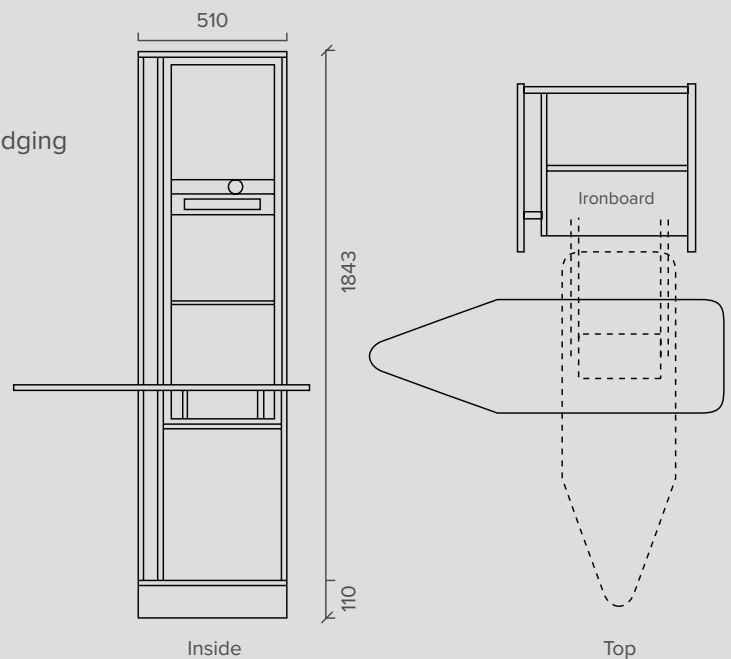

Ironing Board Cupboard with Ironing Board Kit

Product Specifications

Ironing Board Cupboard with Ironing Board Kit

Product Specifications

IRONING BOARD CUPBOARD WITH IRONING BOARD KIT

Locker Type:	Ironing Board Cupboard
Model No.	IB-KIT (Ironing Board Cupboard/Complete with Ironing Board Kit)
Locker Description:	Ironing board cupboard complete with ironing board kit

Ironing Board Cupboard with Ironing Board Kit Includes

- Doors – 18mm MR MDF with 2mm ABS edge to match
- Door handle D type
- Carcass – 16mm white HMR board with 2mm black ABS edging
- Compact laminate plinth and kicker 110mm high
- Custom Sizes Available

Door Options Available

- 13mm compact laminate
- 18mm HMR board with 2mm ABS Edging to match

Ironing board kit

- Iron included
- 45deg & 90deg swivel board
- Height – 3 tier ironing board levels
- Cotton coated rayon ironing board cover included
- Built in 40watt light
- Automatic switch off timer for light and power
- Utility shelf for storage
- Voltage 240 Volts / 50 Hertz
- Electrical Testing – AS/NZS 60335.1