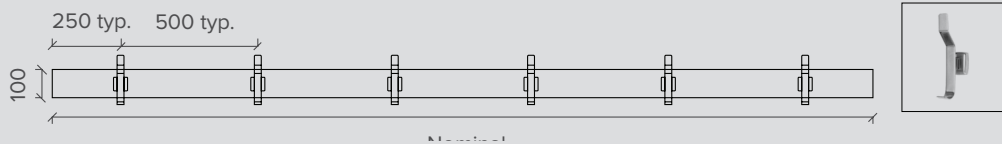

Wall Seating and Hook Strips

Product Specifications

MODEL WS-C

WALL SEATING WITH COMPACT LAMINATE SEAT

Seat: 450mm high x 400mm deep
Length: Nominal

MODEL WS-T

WALL SEATING WITH TIMBER SEAT

Seat: 450mm high x 400mm deep
Length: Nominal

WALL MOUNTED BENCH SEATING

Model HKS-212 Hook Strip with Model 212 Hooks

Model HKS-2116 Hook Strip with Model 2116 Hooks

Model HKS-76827 Hook Strip with Model 76827 Hooks

Model HKS-76717 Hook Strip with Model 76717 Hooks