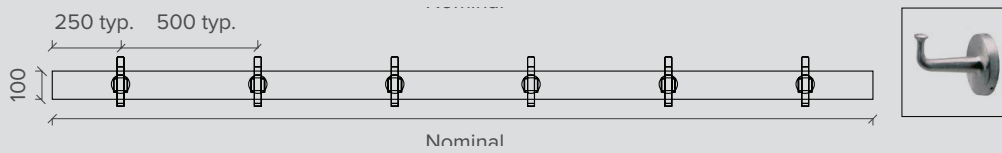

Wall Seating and Hook Strips

Product Specifications

MODEL WS-C

WALL SEATING WITH COMPACT LAMINATE SEAT

Seat: 450mm high x 400mm deep
Length: Nominal

MODEL WS-T

WALL SEATING WITH TIMBER SEAT

Seat: 450mm high x 400mm deep
Length: Nominal

WALL MOUNTED BENCH SEATING

Model HKS-212 Hook Strip with Model 212 Hooks

Model HKS-2116 Hook Strip with Model 2116 Hooks

Model HKS-76827 Hook Strip with Model 76827 Hooks

Model HKS-76717 Hook Strip with Model 76717 Hooks