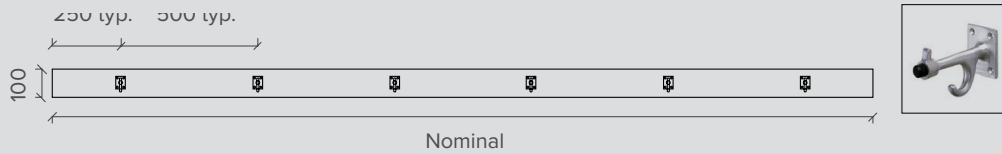

Wall Seating and Hook Strips

Product Specifications

MODEL WS-C

WALL SEATING WITH COMPACT LAMINATE SEAT

Seat: 450mm high x 400mm deep
Length: Nominal

MODEL WS-T

WALL SEATING WITH TIMBER SEAT

Seat: 450mm high x 400mm deep
Length: Nominal

WALL MOUNTED BENCH SEATING

Model HKS-212 Hook Strip with Model 212 Hooks

Model HKS-2116 Hook Strip with Model 2116 Hooks

Model HKS-76827 Hook Strip with Model 76827 Hooks

Model HKS-76717 Hook Strip with Model 76717 Hooks