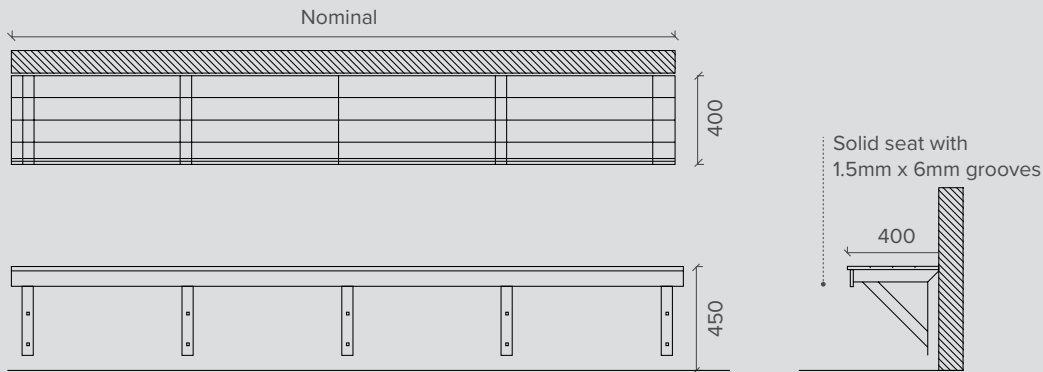

Wall Seating and Hook Strips

Product Specifications

MODEL WS-C

WALL SEATING WITH COMPACT LAMINATE SEAT

Seat: 450mm high x 400mm deep
Length: Nominal

MODEL WS-T

WALL SEATING WITH TIMBER SEAT

Seat: 450mm high x 400mm deep
Length: Nominal

WALL MOUNTED BENCH SEATING

Model HKS-212 Hook Strip with Model 212 Hooks

Model HKS-2116 Hook Strip with Model 2116 Hooks

Model HKS-76827 Hook Strip with Model 76827 Hooks

Model HKS-76717 Hook Strip with Model 76717 Hooks